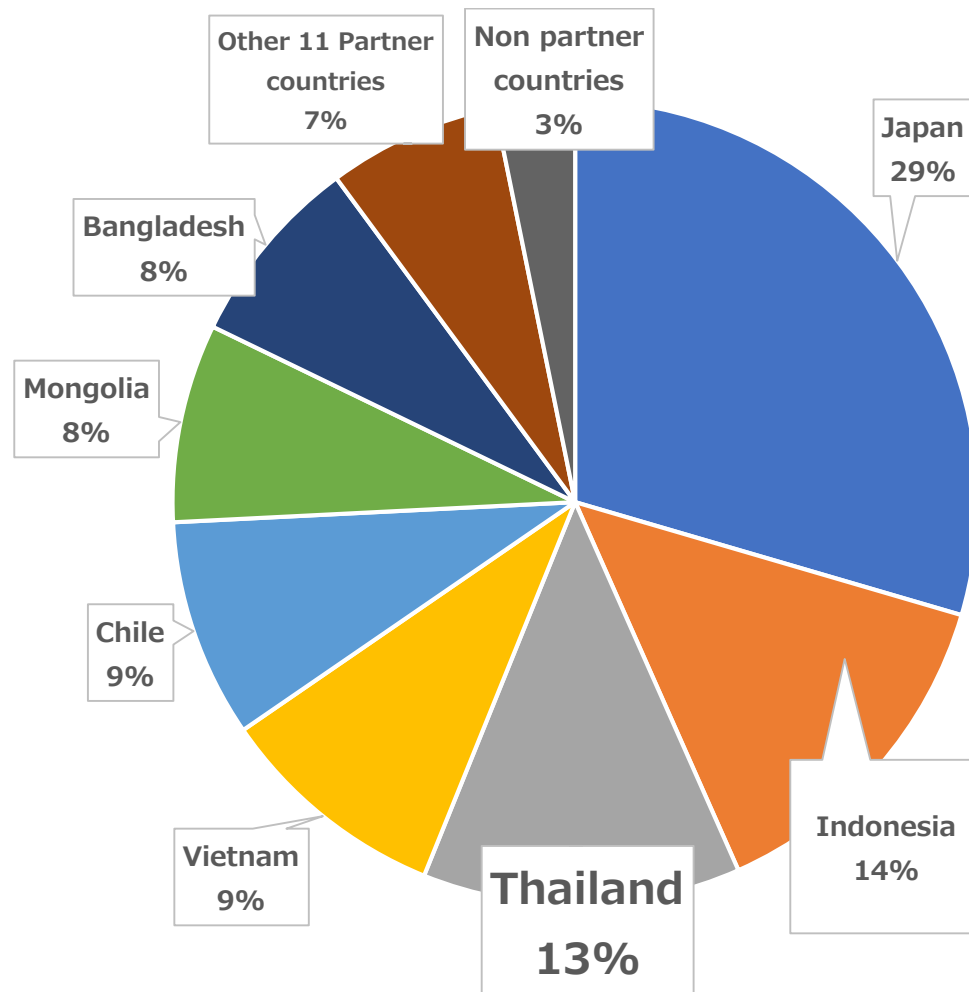

✓ Chat in the website

✓ Email directly

✓ JCM Event reservation

***As of August 19th, 2020**

Breakdown by the countries*

The Numbers of the users*

| Ranking | Country | Users |
|---------|----------------|-------|
| 1 | Japan | 118 |
| 2 | Indonesia | 52 |
| 3 | Thailand | 50 |
| 4 | Vietnam, Chile | 36 |
| 5 | Mongolia | 30 |
| 6 | Bangladesh | 29 |