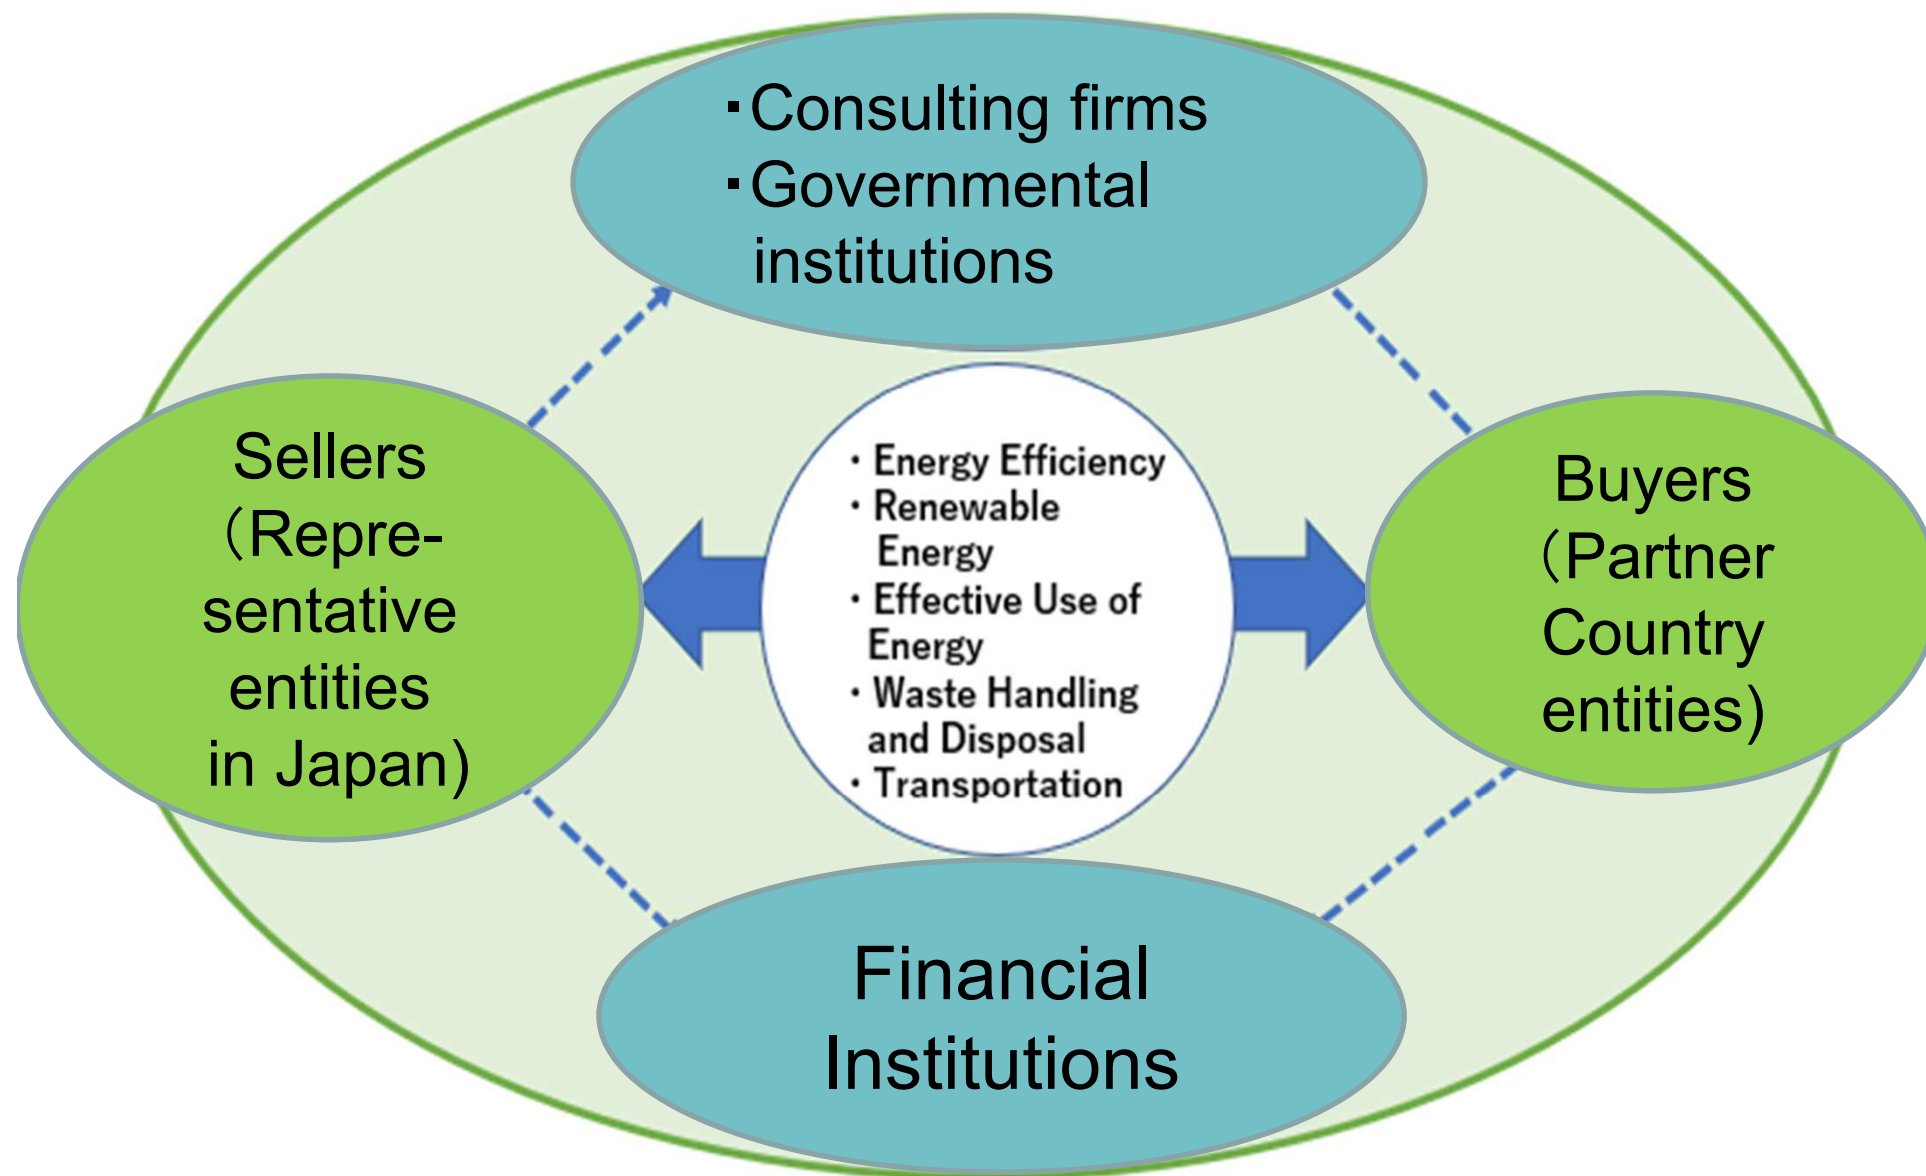

What is “JCM Global Match” ?

Global Environment Centre Foundation
(GEC)

August 25th, 2020

What is the “JCM Global Match” ?

JCM Global Match

A match-making platform for climate technology projects

Who are in the “JCM Global Match”?